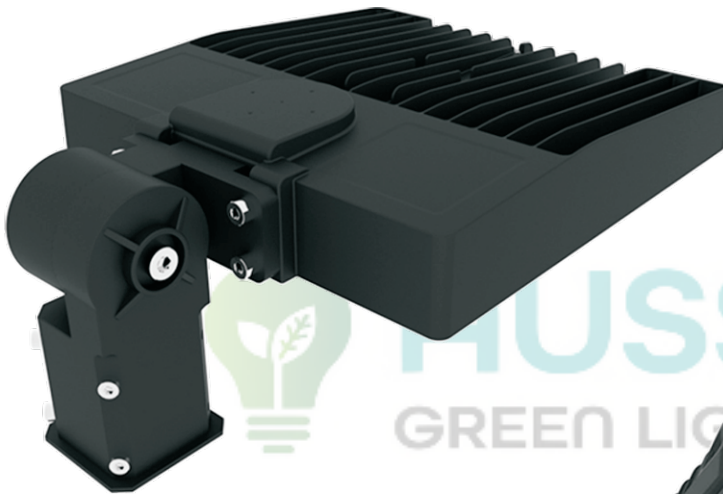

# LED Shoe Box Light

- Die-cast Aluminum Housing with Corrosion Resistant Powder Coat
- 4 Types of Mounting Brackets
- High Performance SMD3030 Chips
- L70>50,000 hours
- Easy to instal with single worker
- High Efficiency PC Lens
- Type3, Type4, Type5 Distribution
- Surge Protection 10KVA
- High Quality Drivers